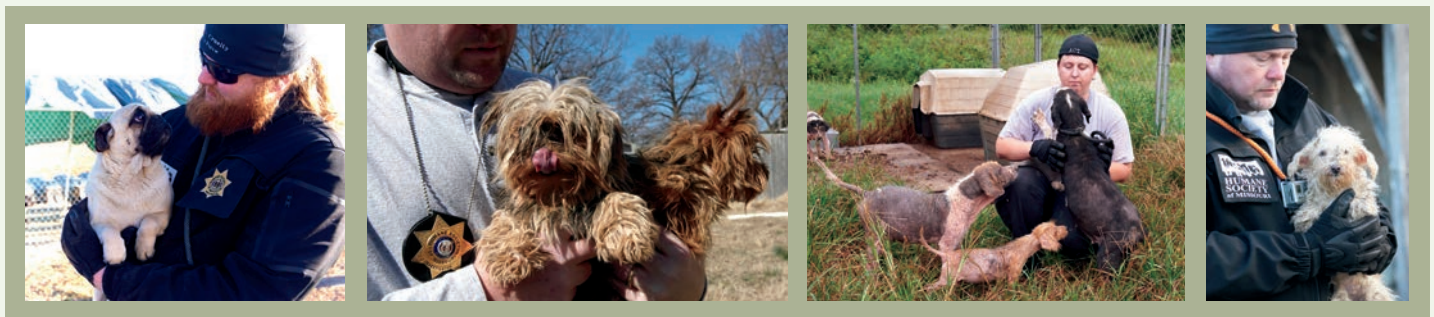

ACT-ing for the Animals

For more than 40 years, the Humane Society of Missouri Animal Cruelty Task Force (ACT) has worked alongside federal, state, local and city law enforcement officials to investigate and hold people accountable for animal abuse and neglect.

The ACT team of 15 professionals responds to 18,000 reports a year, travels more than 300,000 miles to investigate and educate and aids nearly 25,000 animals.

Animal cruelty investigators understand the nuances of animal abuse law and the criminal justice process for documenting and filing evidence. ACT works directly with sheriff's departments, police departments and prosecuting attorneys to assemble evidence and offer expert testimony.

HSMO's ACT is one of the largest animal rescue and disaster response teams in the United States and is the designated lead animal welfare agency for the State of Missouri during disaster operations.

A Happy Home for Sonny

In June, a Boxer puppy was injured with burns on his face, left ear and left side of his body, but was able to recover. "We suspect his horrible burns were intentionally inflicted," said Mike Perkins, director of the HSMO Animal Cruelty Task Force. A reward was offered but no one came forward. HSMO staff members were able to save him, although he will bear scars the rest of his life. Sonny found his furr-ever friend Susan Bonan in September of 2012.

Anyone witnessing animal cruelty is urged to call the Humane Society of Missouri's Animal Cruelty Hot Line at **314-647-4400**. The caller's name is kept confidential.