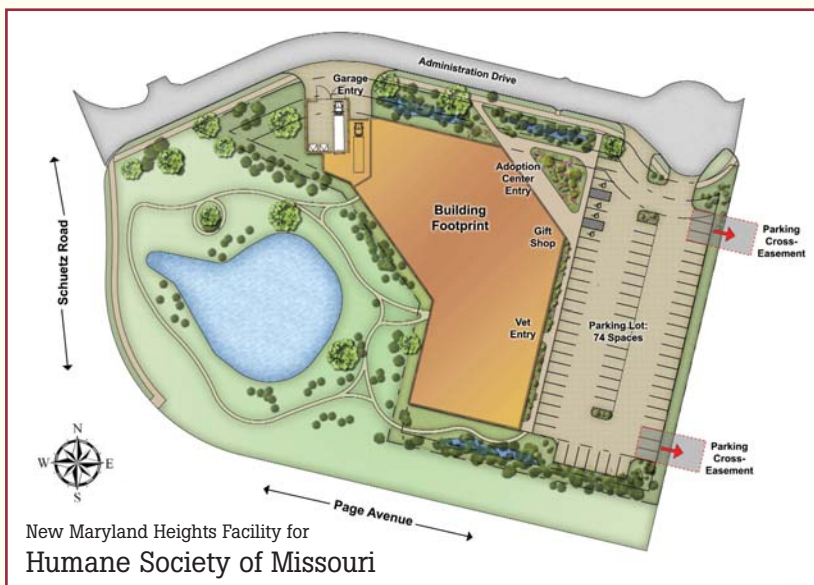

From the Ground Up

The Humane Society of Missouri has launched a major capital campaign to build a new Best Buddy Pet Center in Maryland Heights. Thanks to early donors, the land has been acquired and architectural plans are in the works.

Additional donor funding will provide for the building and equipping of the new full-service animal shelter and nationally accredited veterinary medical center. Since HSMO receives no government or United Way funding, the Best Buddy Center will be built through the generosity of individuals, foundations and corporations.

Modeled after the HSMO Chesterfield Valley Center, the new Best Buddy Pet Center will bring pets and people together in the friendliest, most inviting environment possible. Good-bye to cramped and outdated!