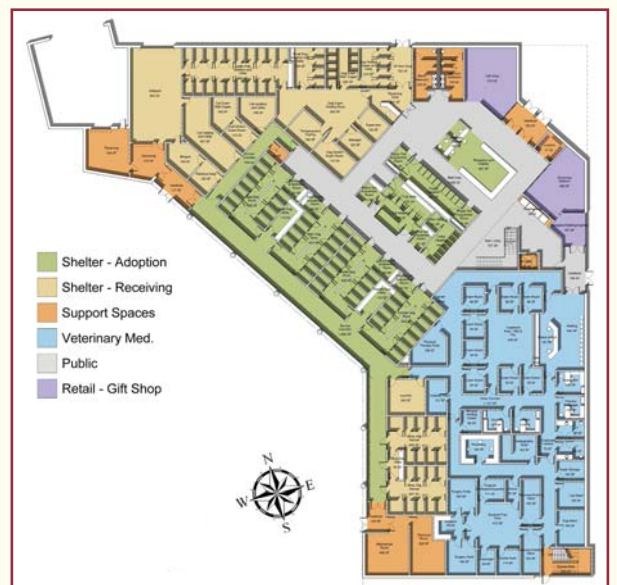

From the Ground Up

The Humane Society of Missouri has launched a major capital campaign to build a new Best Buddy Pet Center in Maryland Heights. Thanks to early donors, the land has been acquired and architectural plans are in the works.

Additional donor funding will provide for the building and equipping of the new full-service animal shelter and nationally accredited veterinary medical center. Since HSMO receives no government or United Way funding, the Best Buddy Center will be built through the generosity of individuals, foundations and corporations.

Modeled after the HSMO Chesterfield Valley Center, the new Best Buddy Pet Center will bring pets and people together in the friendliest, most inviting environment possible. Good-bye to cramped and outdated!